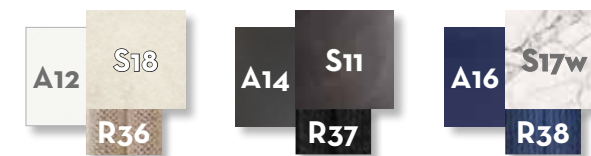

	Width	Depth	Height
cm	150	150	75
inch	59.1	59.1	29.5

DINING TABLE 220X110 / CODE: SWITP220

	Width	Depth	Height
cm	220	110	75
inch	86.6	43.3	29.5

DINING TABLE 300X110 / CODE: SWITP300

	Width	Depth	Height
cm	300	110	75
inch	118.1	43.3	29.5