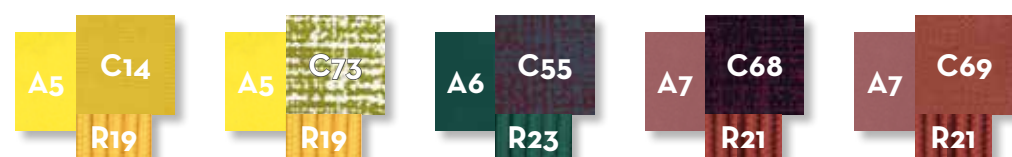

EGG CHAIR WITH ROTATING BASE / CODE: PANEGG + PANEGG-BSE

	Width	Depth	Height	H.seat
cm	98	91	140	38
inch	38,6	35,8	55,1	15,0