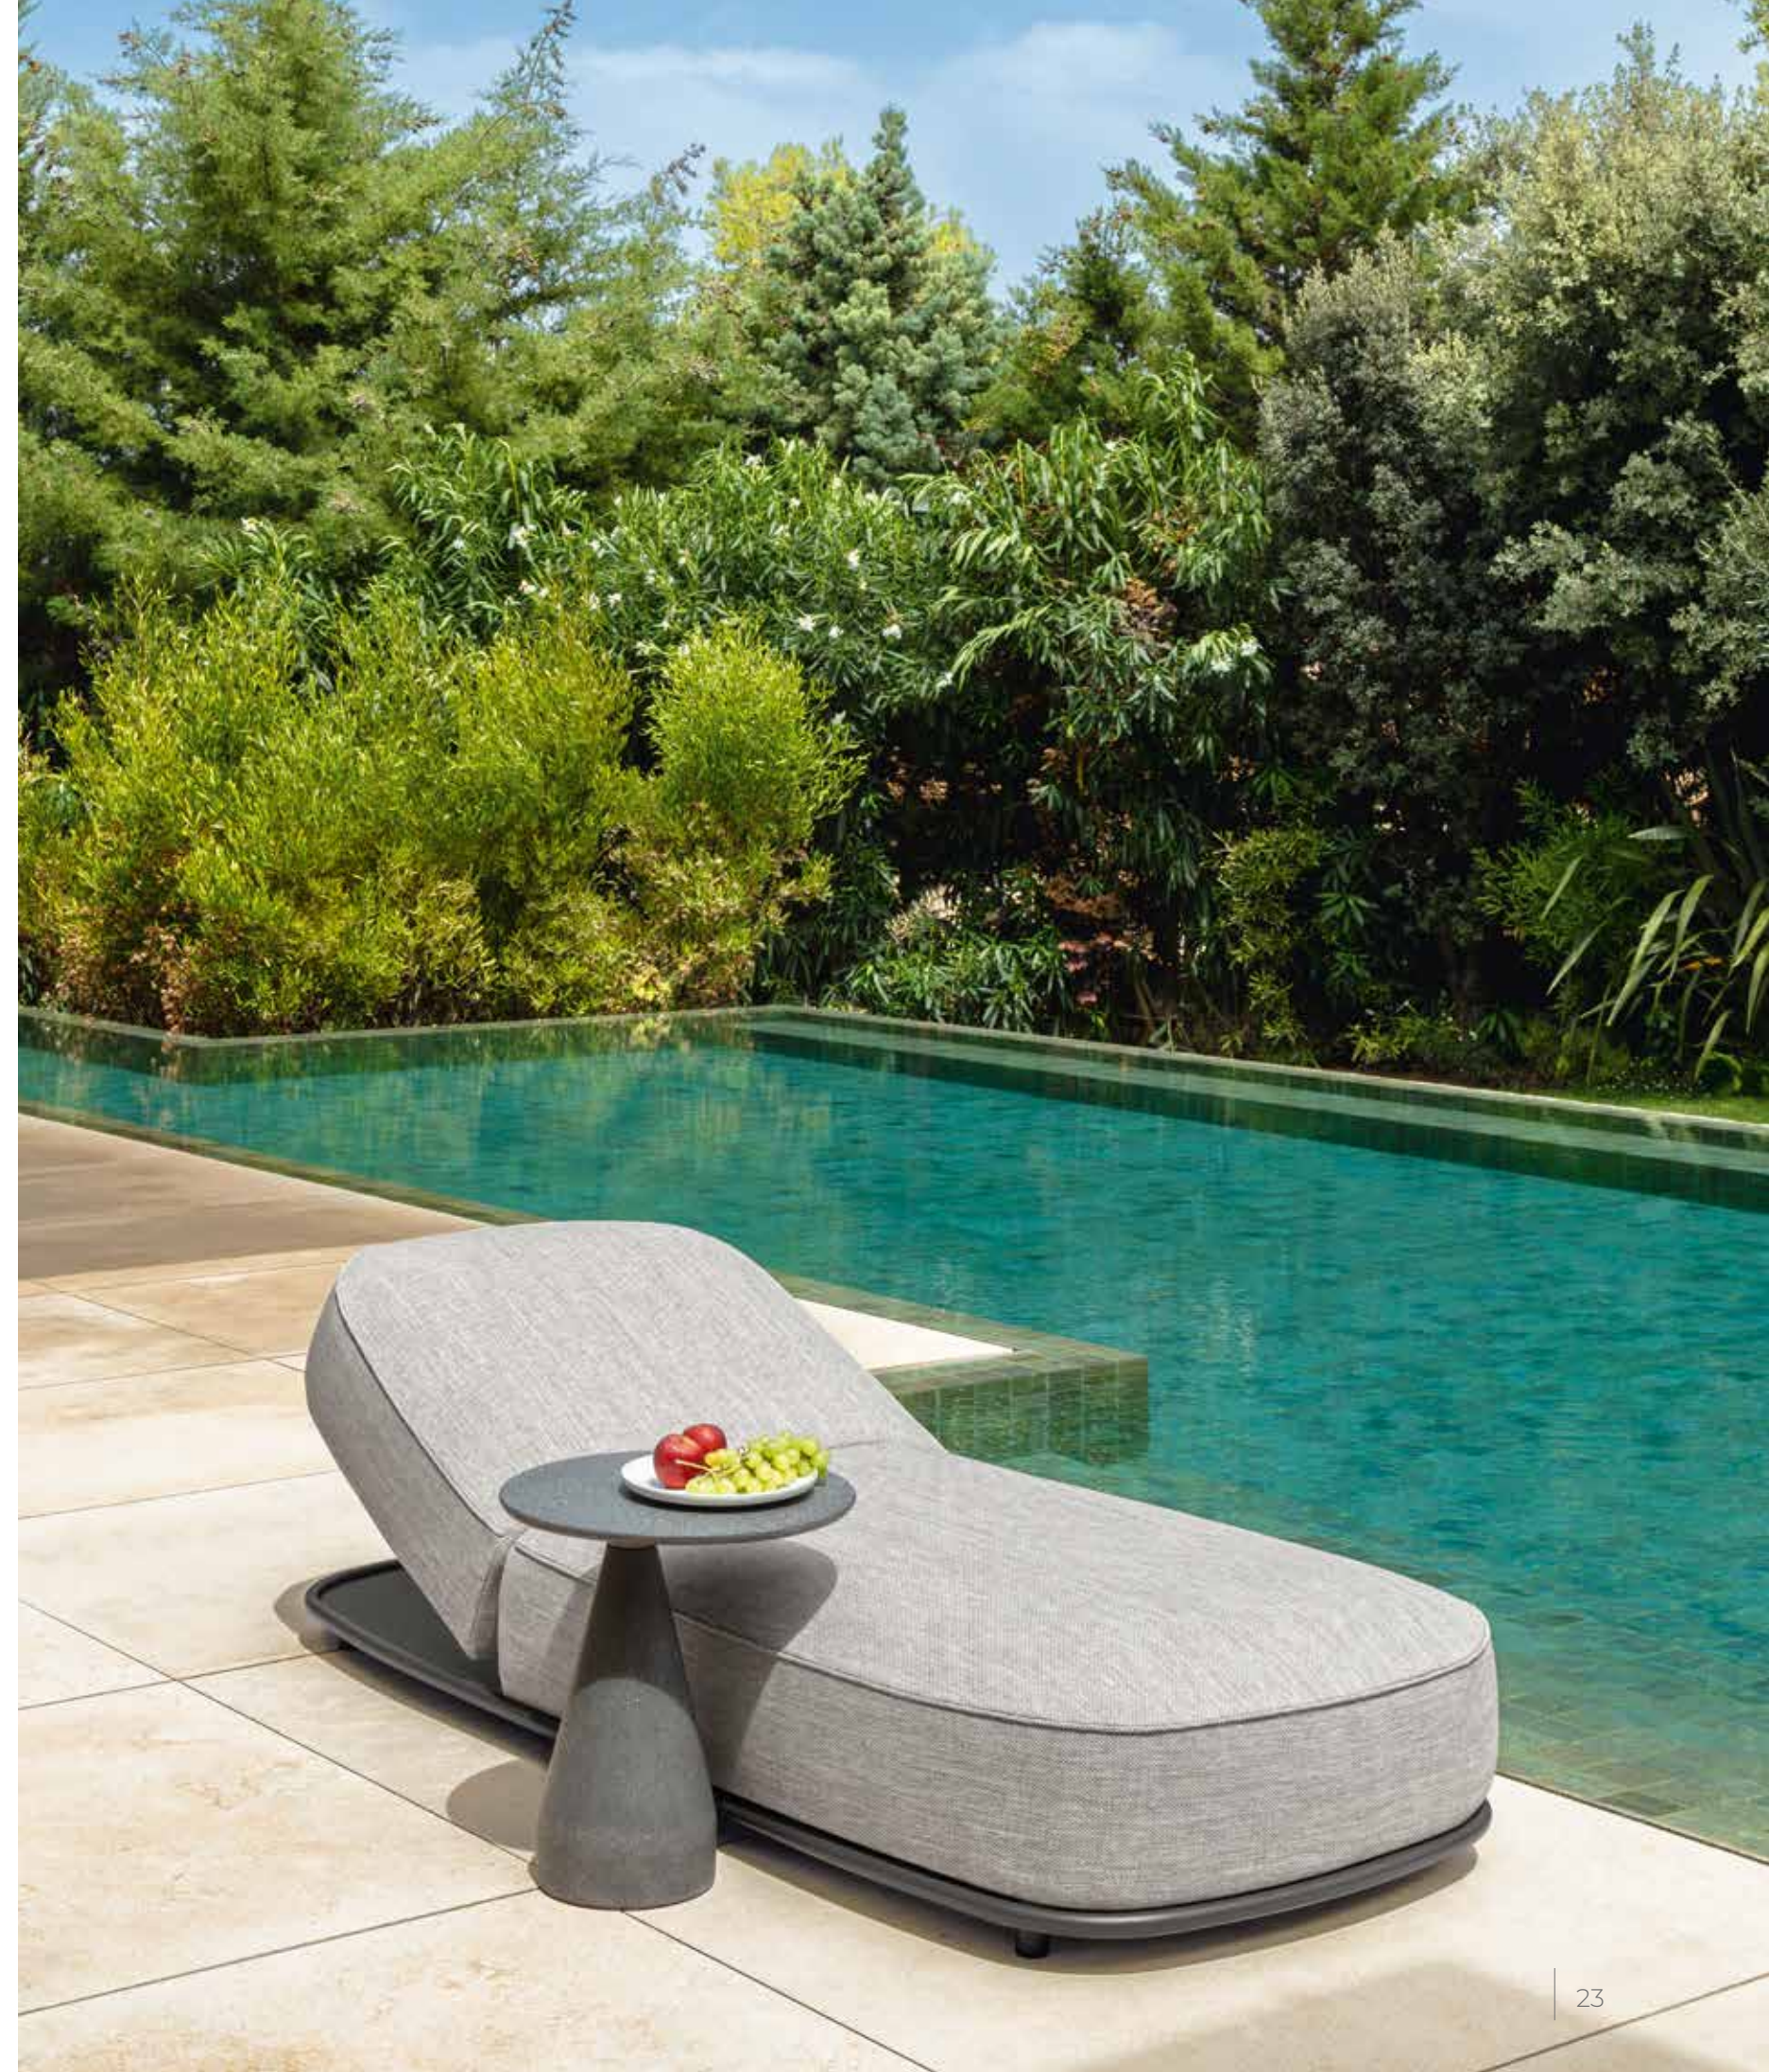

Swipecollection

sunbed & coffee table D45
graphite frame
graphite colour rope
cushions in mouse grey colour
concrete grey top table