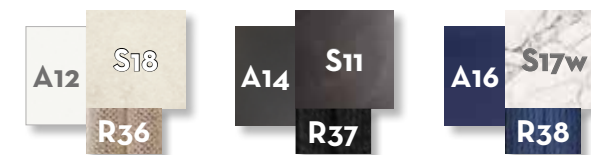

Width	Depth	Height
cm	150	150	75
inch	59.1	59.1	29.5