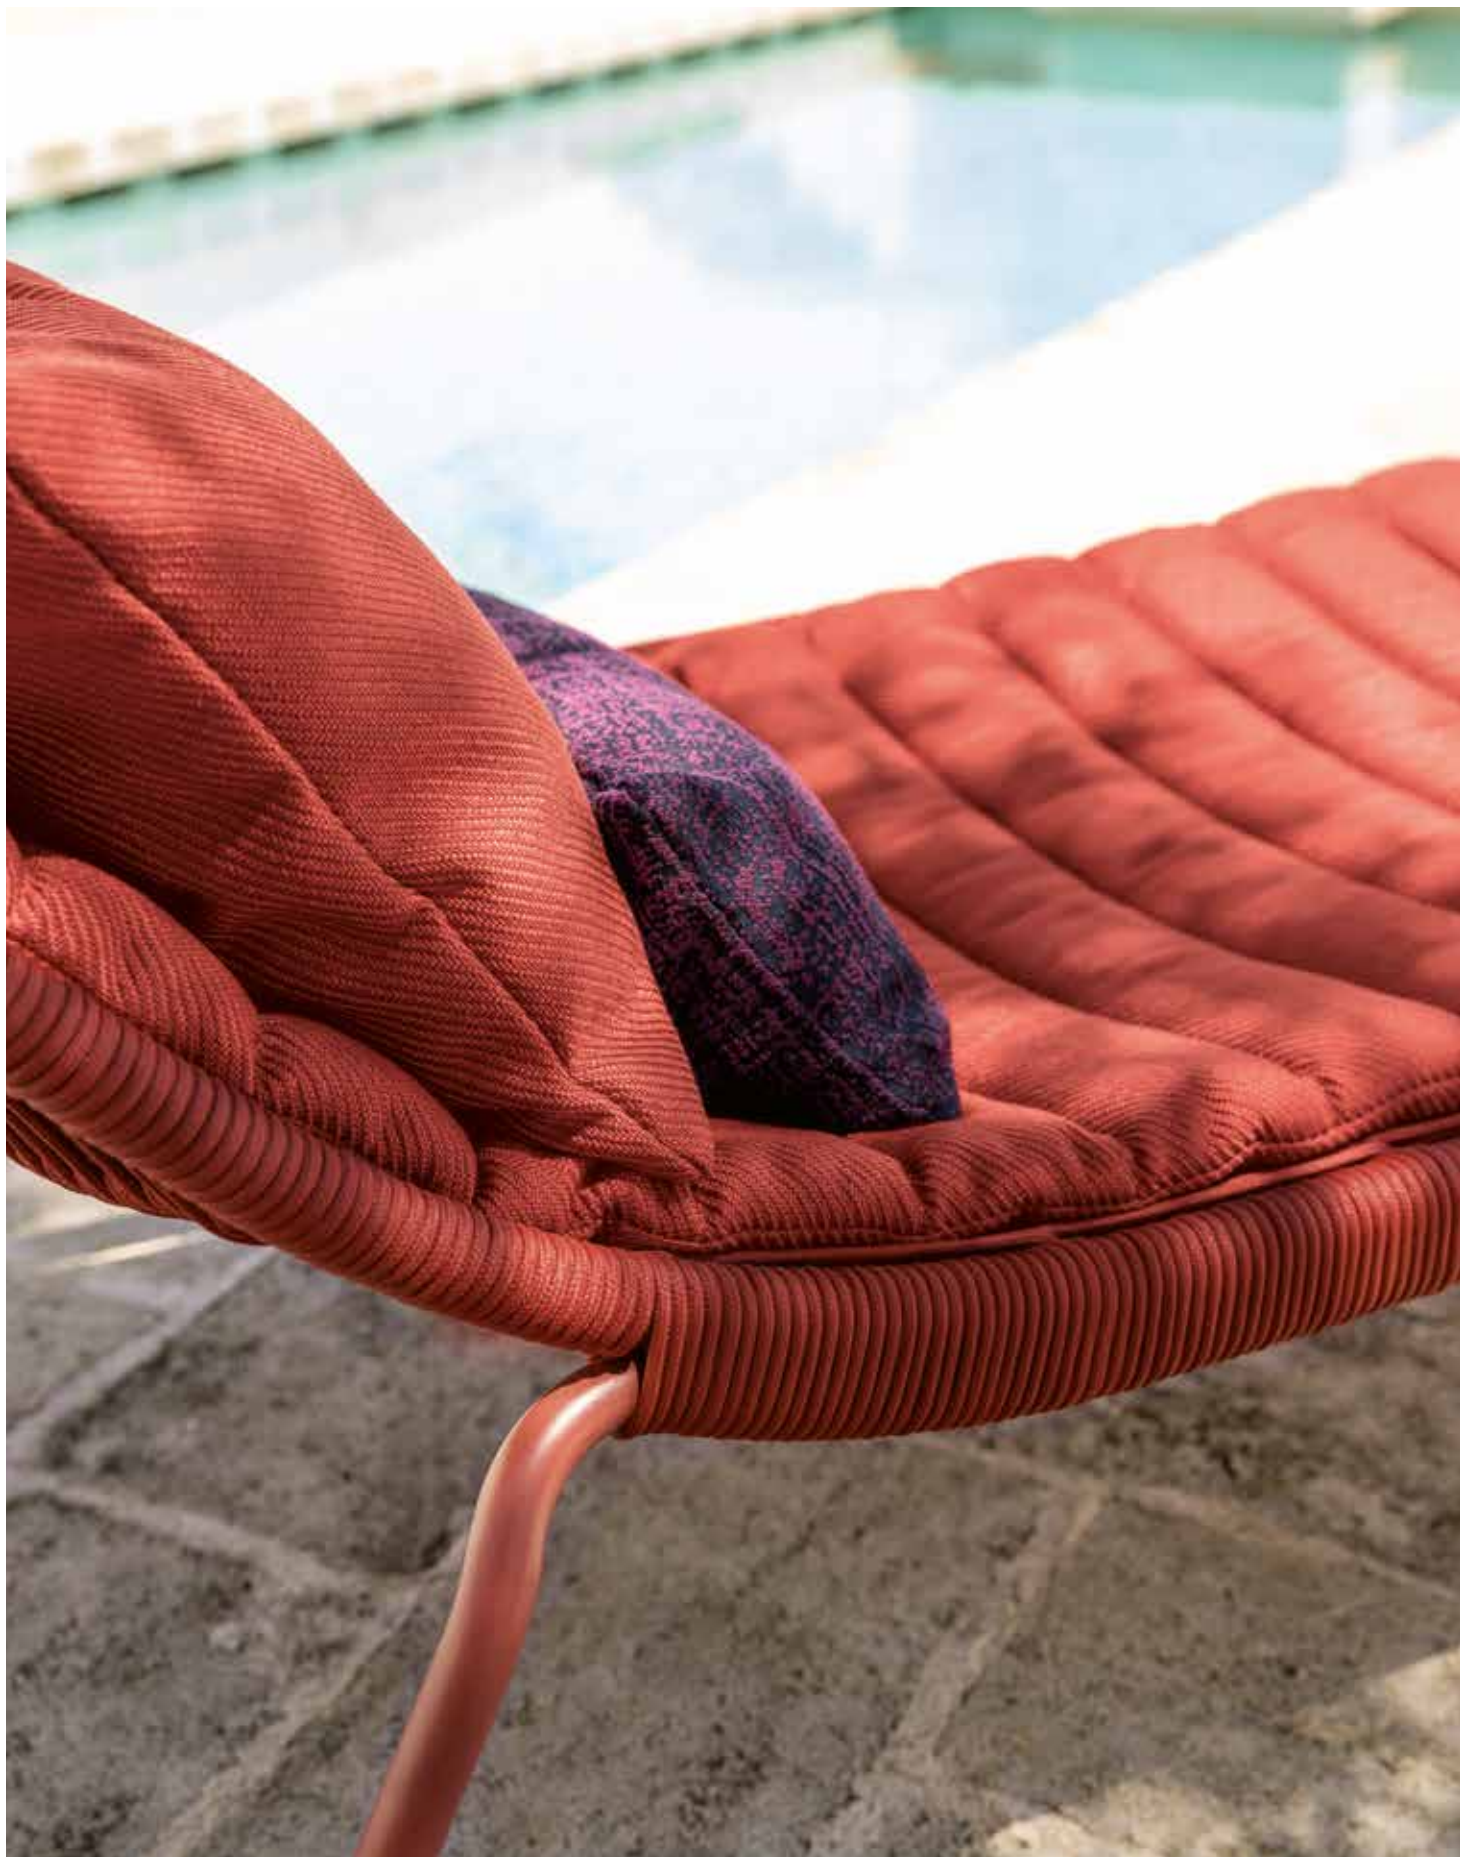

Panamacollection

hammock & Tribal lamp
dove frame
sand rope
cushions in mambo sand colour
deco in plain white & ocean fantasy colour

Panamacollection

bar stool
red frame
red colour rope

Panamacollection

living relax armchair
red frame
red colour rope
cushions in twill rust colour
deco in twill rust & outmap plum colour