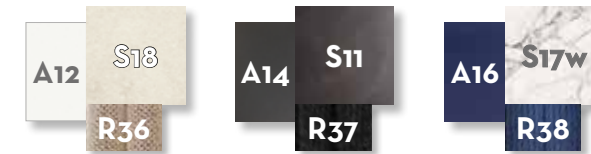

PLAZA COFFEE TABLE D45 / CODE: PLATC45

	Width	Depth	Height
cm	45	45	48
inch	17.7	17.7	18.9

PLAZA COFFEE TABLE 80X65 / CODE: PLATC8065

	Width	Depth	Height
cm	80	65	35
inch	31.5	25.6	13.8

DINING TABLE D150 / CODE: SWITPD150

	Width	Depth	Height
cm	150	150	75
inch	59.1	59.1	29.5

DINING TABLE 220X110 / CODE: SWITP220

	Width	Depth	Height
cm	220	110	75
inch	86.6	43.3	29.5

DINING TABLE 300X110 / CODE: SWITP300

	Width	Depth	Height
cm	300	110	75
inch	118.1	43.3	29.5