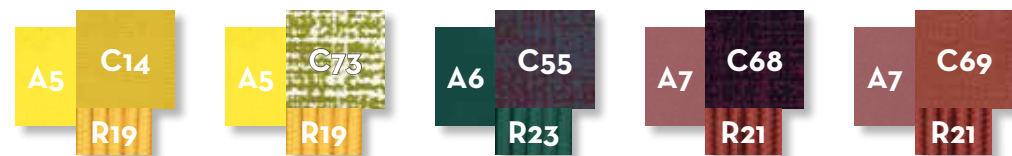

DAYBED / CODE: PANBED

	Width	Depth	Height	H.seat	H.cushion
cm	170	188	74	40	8
inch	66.9	74.0	29.1	15.7	3.1

ROCKING SUNBED / CODE: PANROCKET

	Width	Depth	Height	H.seat	H.cushion
cm	180	127	122	31	4
inch	70,9	50,0	48,0	12,2	1,6