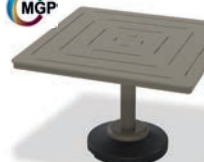

Top Only
• TP90...42" Square Table Top Only 3/3

1. **80lb Weighted Pedestal Base Only**
2. 2P20BAS... Dining Height Base only, 28.5"H 15/3
   - 3P20BAS... Balcony Height Base only, 36.5"H 15/3
   - 4P20BAS... Bar Height Base only, 40.5"H 15/3