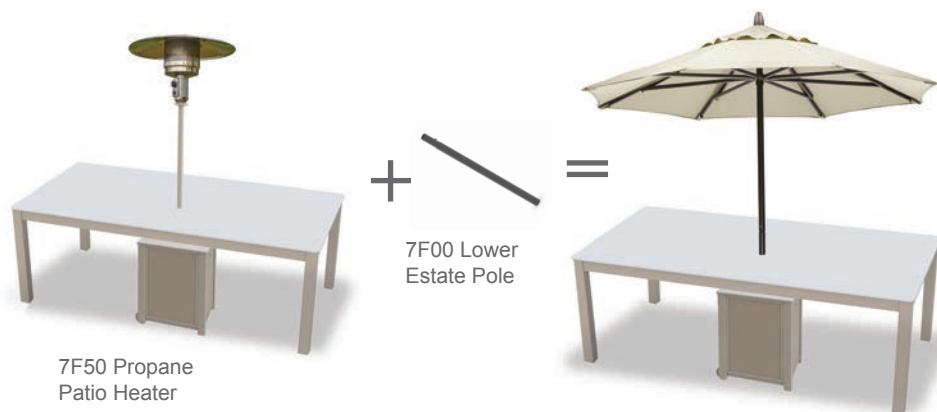

7F50 Propane Patio Heater