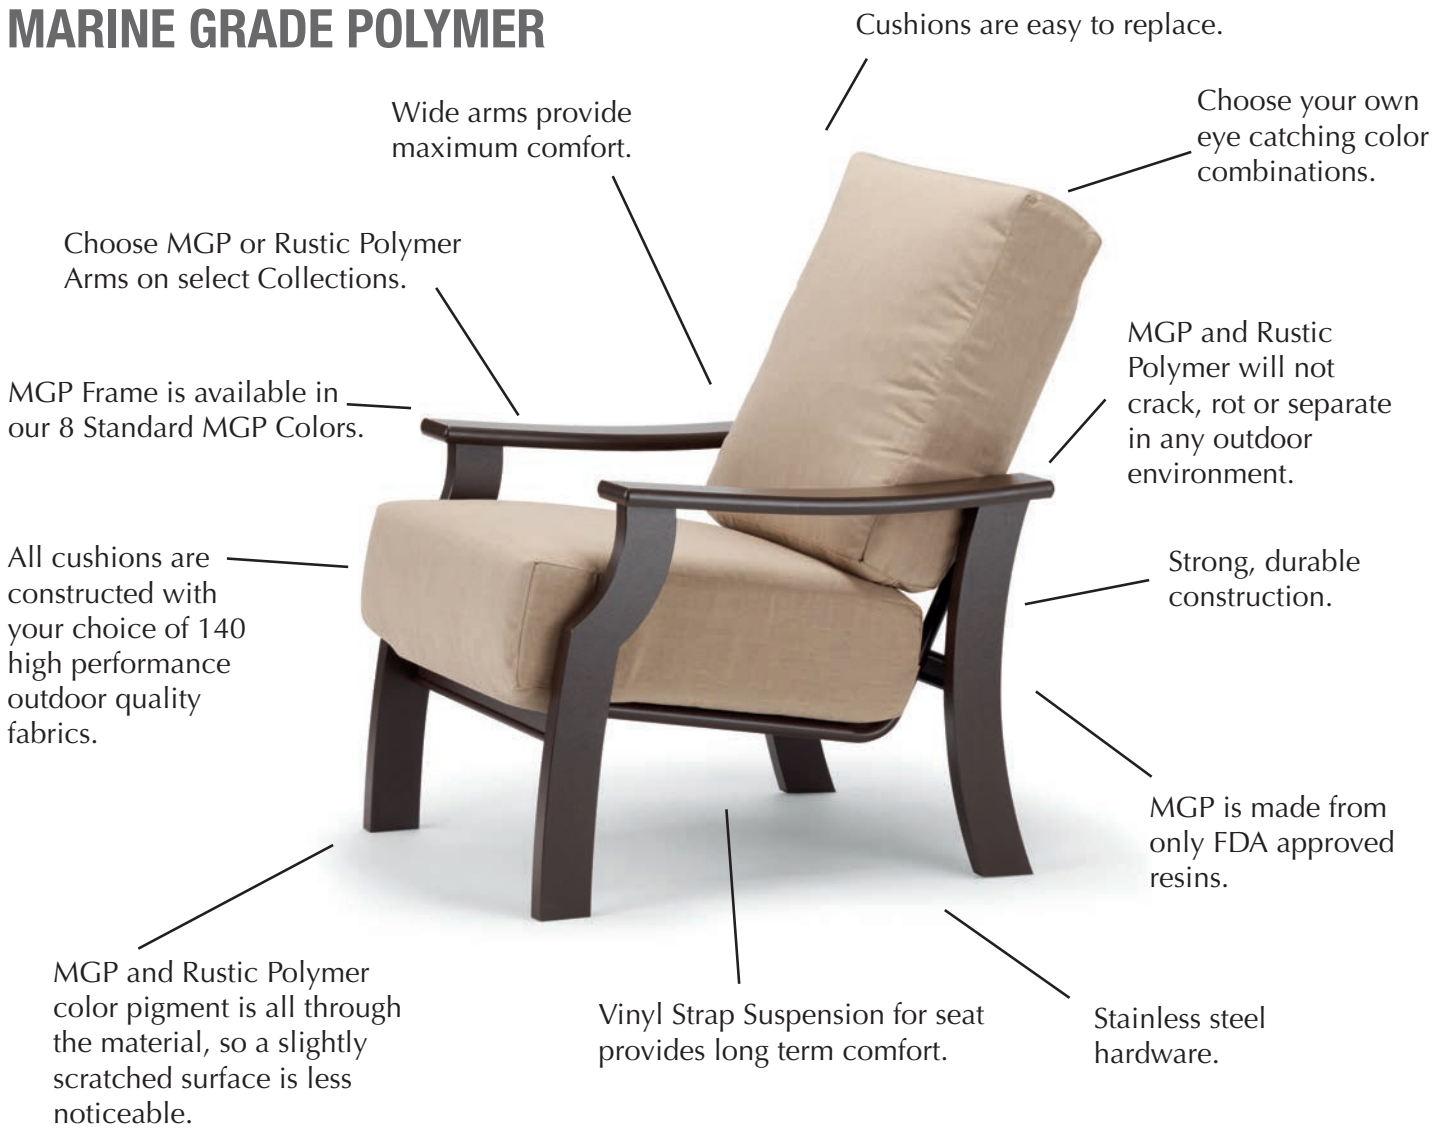

FEATURES & BENEFITS CUSHION

MARINE GRADE POLYMER

Standard MGP Frame Color Options

Accent MGP Color Options (Available on select items)