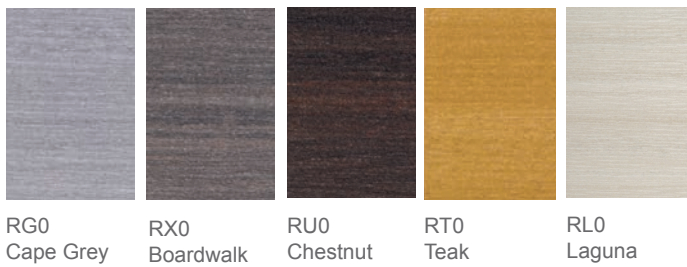

RUSTIC POLYMER SELECTION (Available on select items)