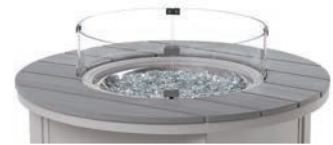

4F00-GLS
25" Round Tempered Glass
Surround for 42" & 54" Fire
Tables