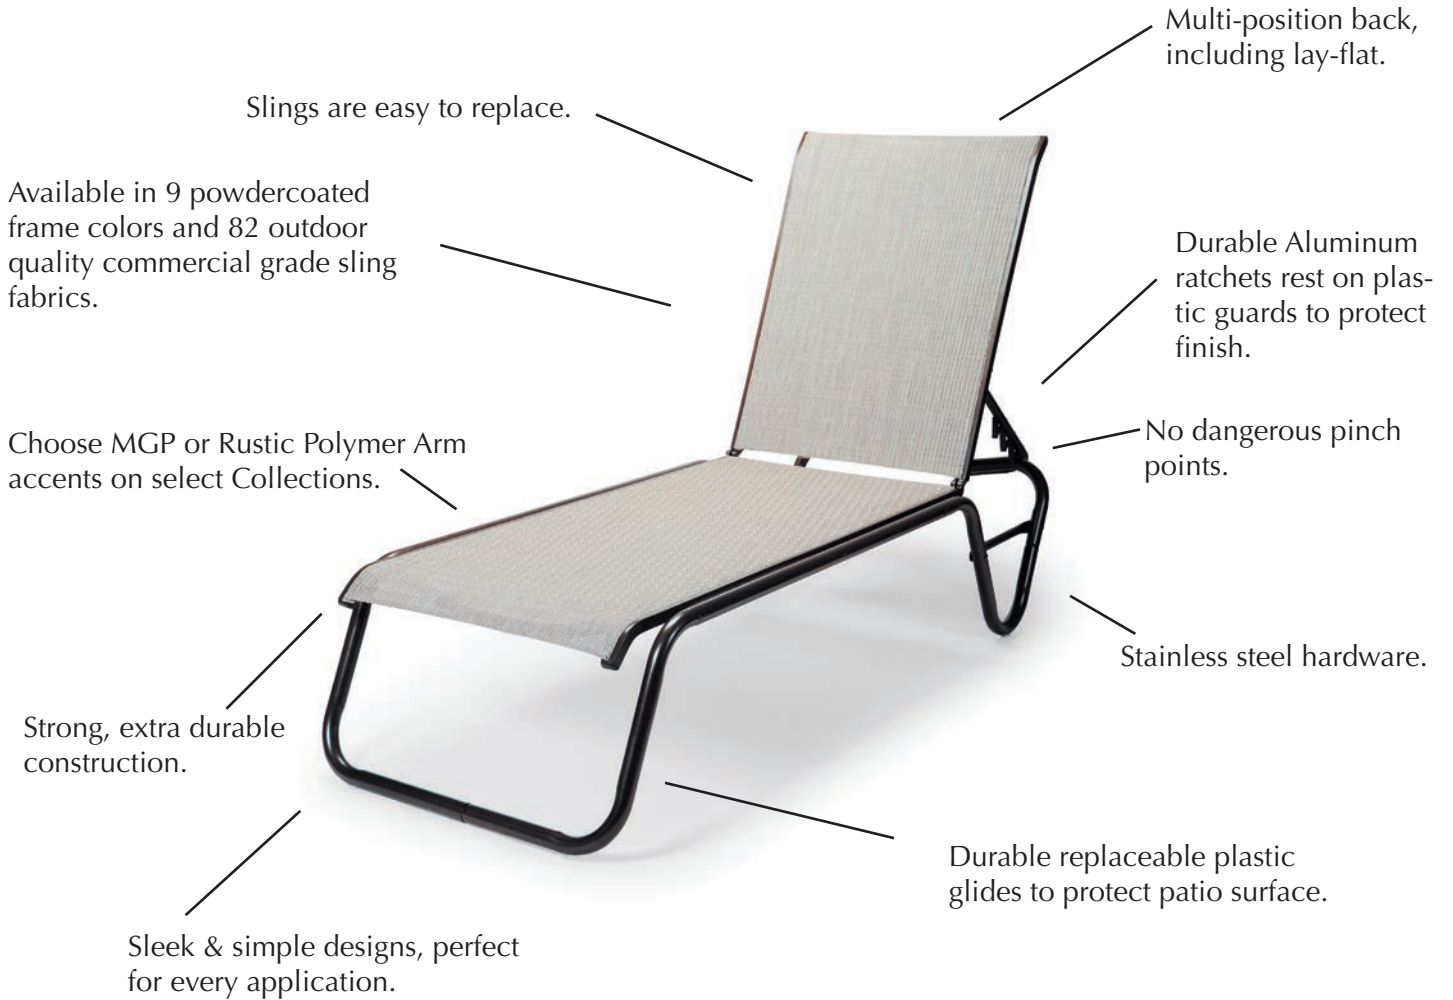

FEATURES & BENEFITS SLING

TEXTURED POWDERCOATED ALUMINUM