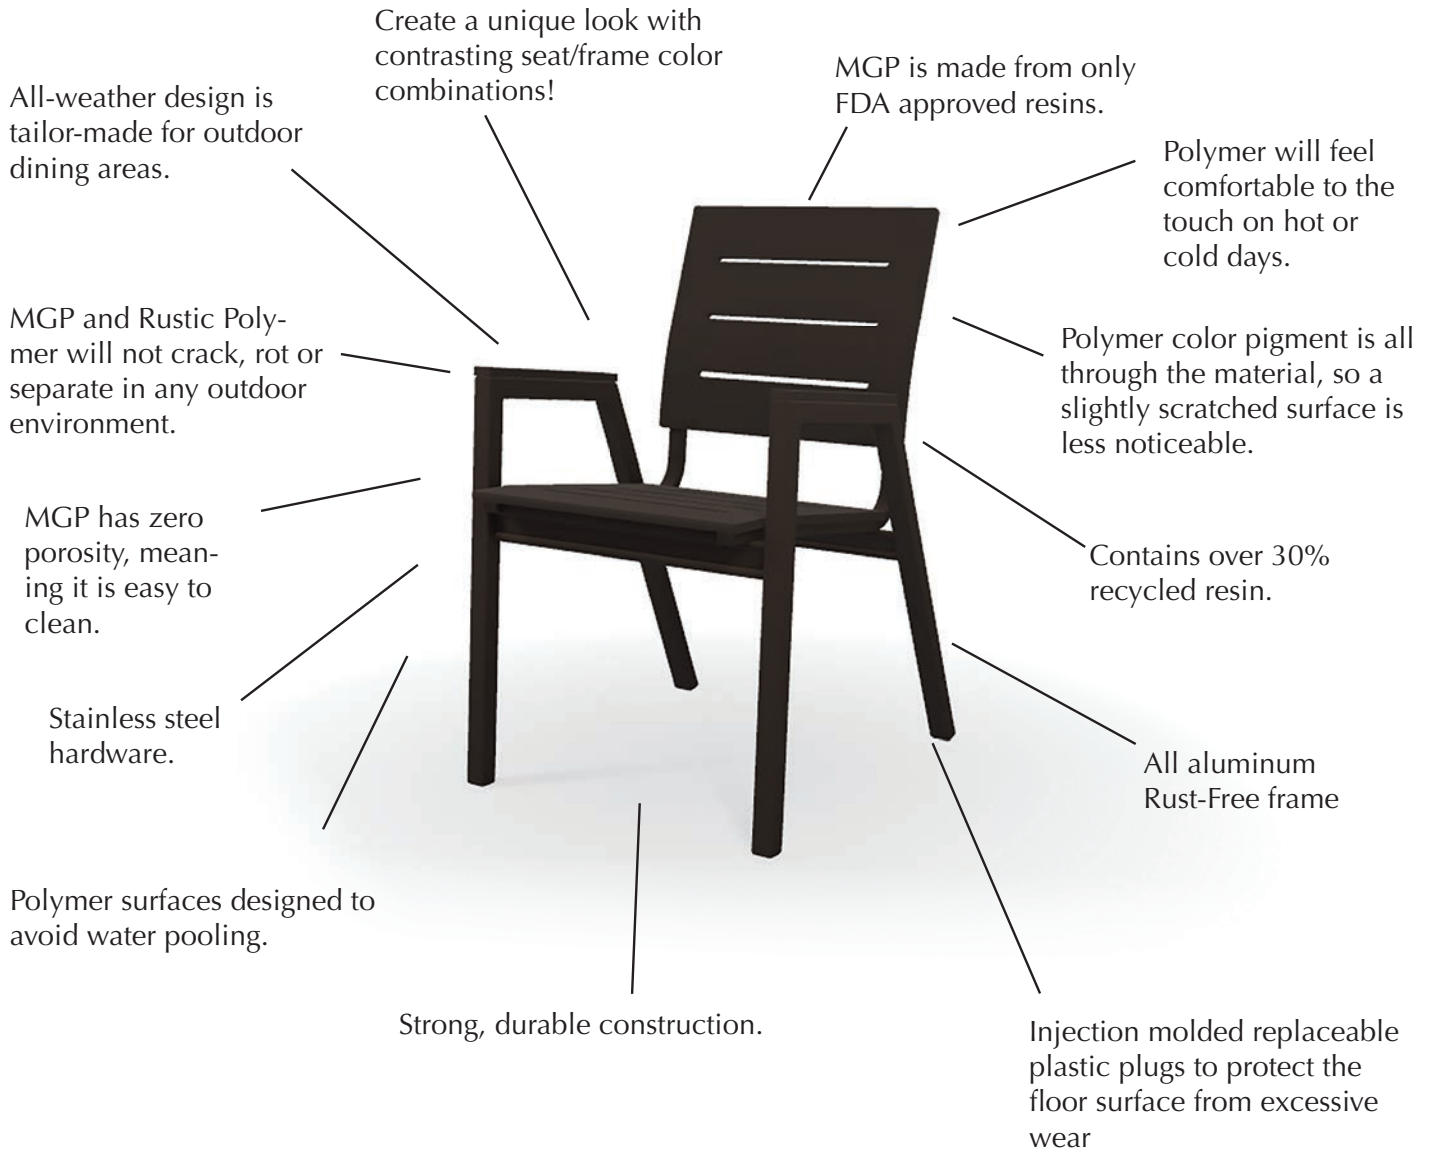

ASHA-CVR

Single-Seat Larssen Sectional Protective Furniture Cover

Larssen Sectional Collection

VL30

Armless Single-Seat Section

FEATURES & BENEFITS

Polymer/Aluminum

Standard MGP Frame Finish Selection