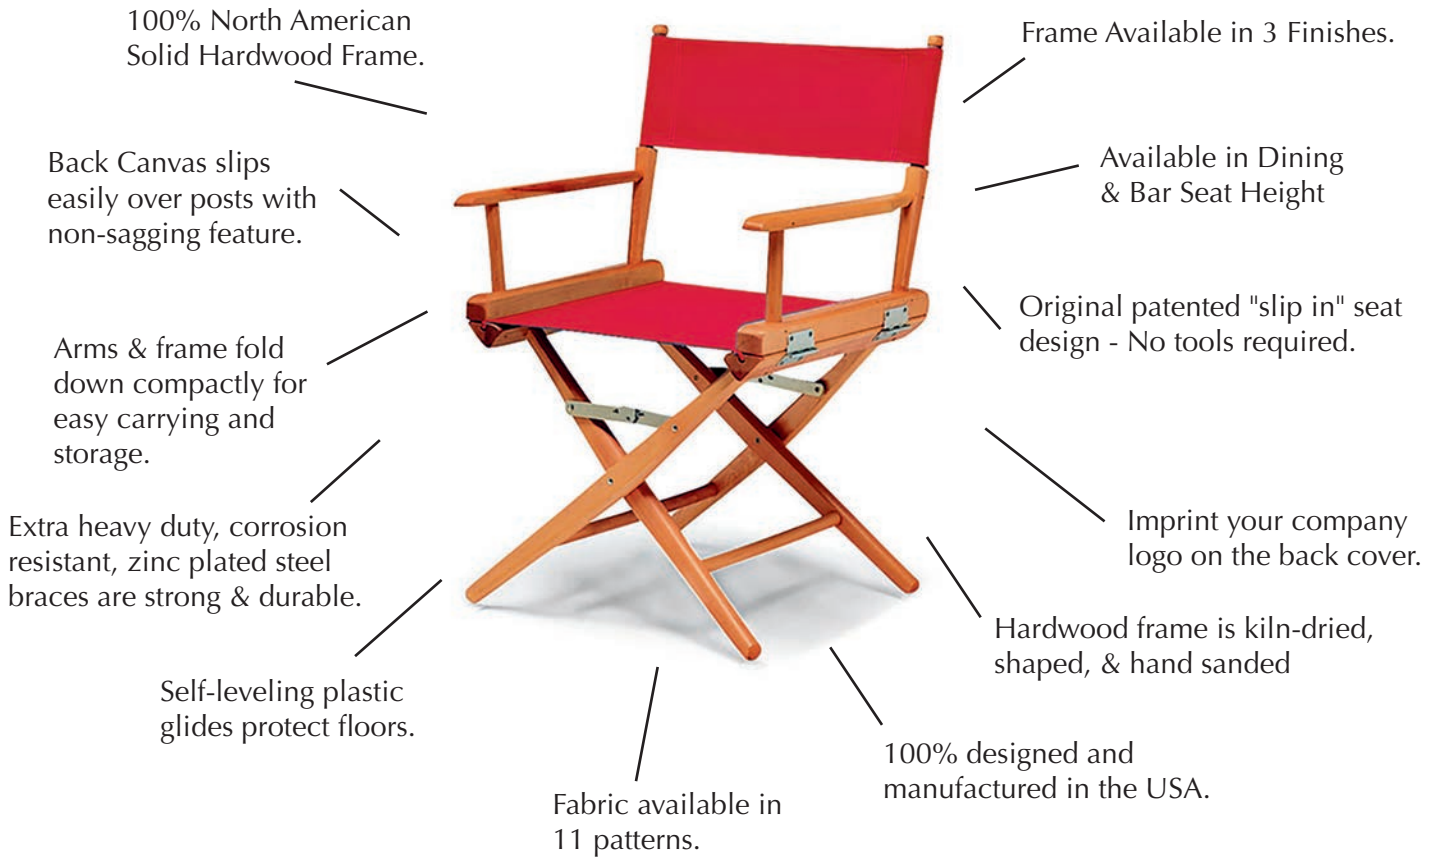

Available Add-on Items:

PCMS
Universal Chaise Pad
(Shown on pg. 92)

HDPL
Attachable Pillow
(Shown on pg. 92)

FEATURES & BENEFITS DIRECTOR CHAIRS

Wood Frame Finish Selection

Varnish

Walnut Stain

Black