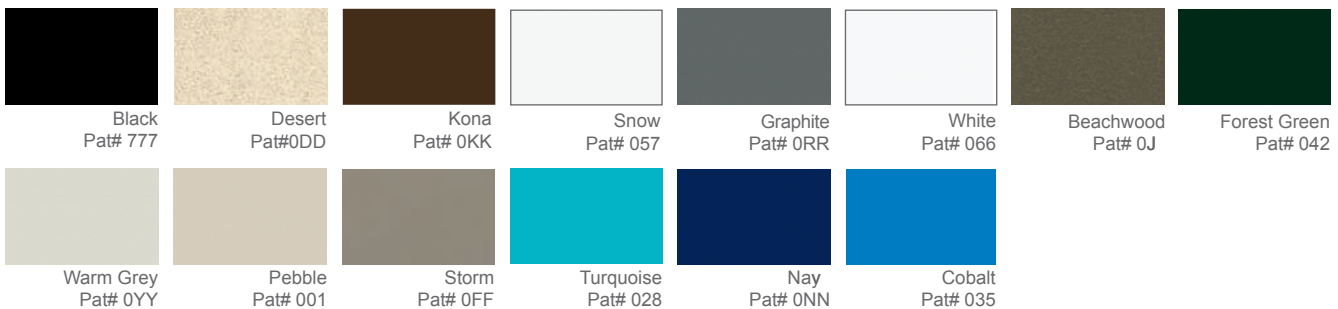

Custom Strap Selection

The 2" Custom Strap colors listed below are available on our Reliance Contract Strap Collection. Note: There are no minimums on our custom strap program (other than our standard pack) but care must be taken when ordering to specify the desired straps and their arrangement on the chairs and chaises. Due to the custom nature of this product, there is a 50% deposit required on custom strap orders and a 30% Restocking Fee on any returned custom strap order.