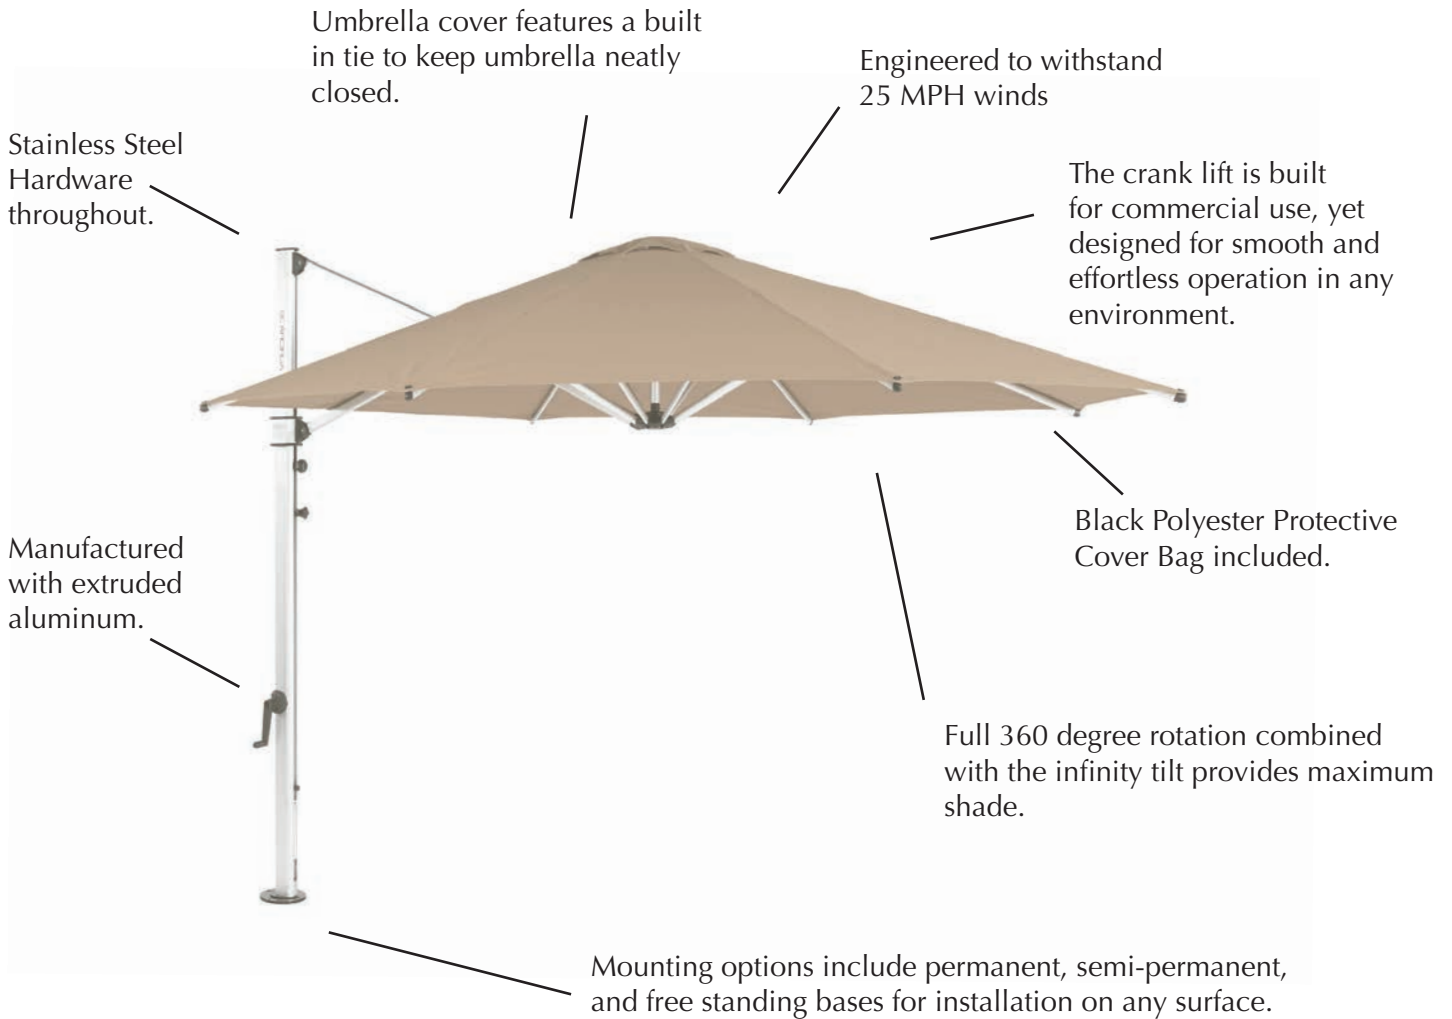

FEATURES & BENEFITS CANTILEVER UMBRELLA

Cantilever Frame Color

Cantilever Cover Fabric Options (Cantilever Umbrella only available in the fabrics shown below.)