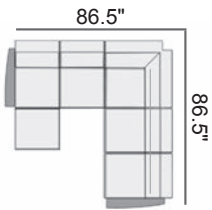

SAMPLE SECTIONAL CONFIGURATIONS

LEEWARD