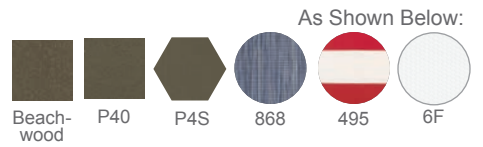

As Shown Below:

2025

FEATURES & BENEFITS CANTILEVER UMBRELLA

Cantilever Frame Color

Matte Silver

Cantilever Cover Fabric Options (Cantilever Umbrella only available in the fabrics shown below.)

13F Nay
Grade: B
Coordinating Cushion
Fabric: 13A Nay

66F Capri
Grade: B
Coordinating Cushion
Fabric: 66A Azure

17F Linen
Grade: B
Coordinating Cushion
Fabric: 17A Champagne

6F White
Grade: B
Coordinating Cushion
Fabric: 6A White

99F Cadet Gray
Grade: B

5F Black
Grade: B
Coordinating Cushion
Fabric: 5A Black