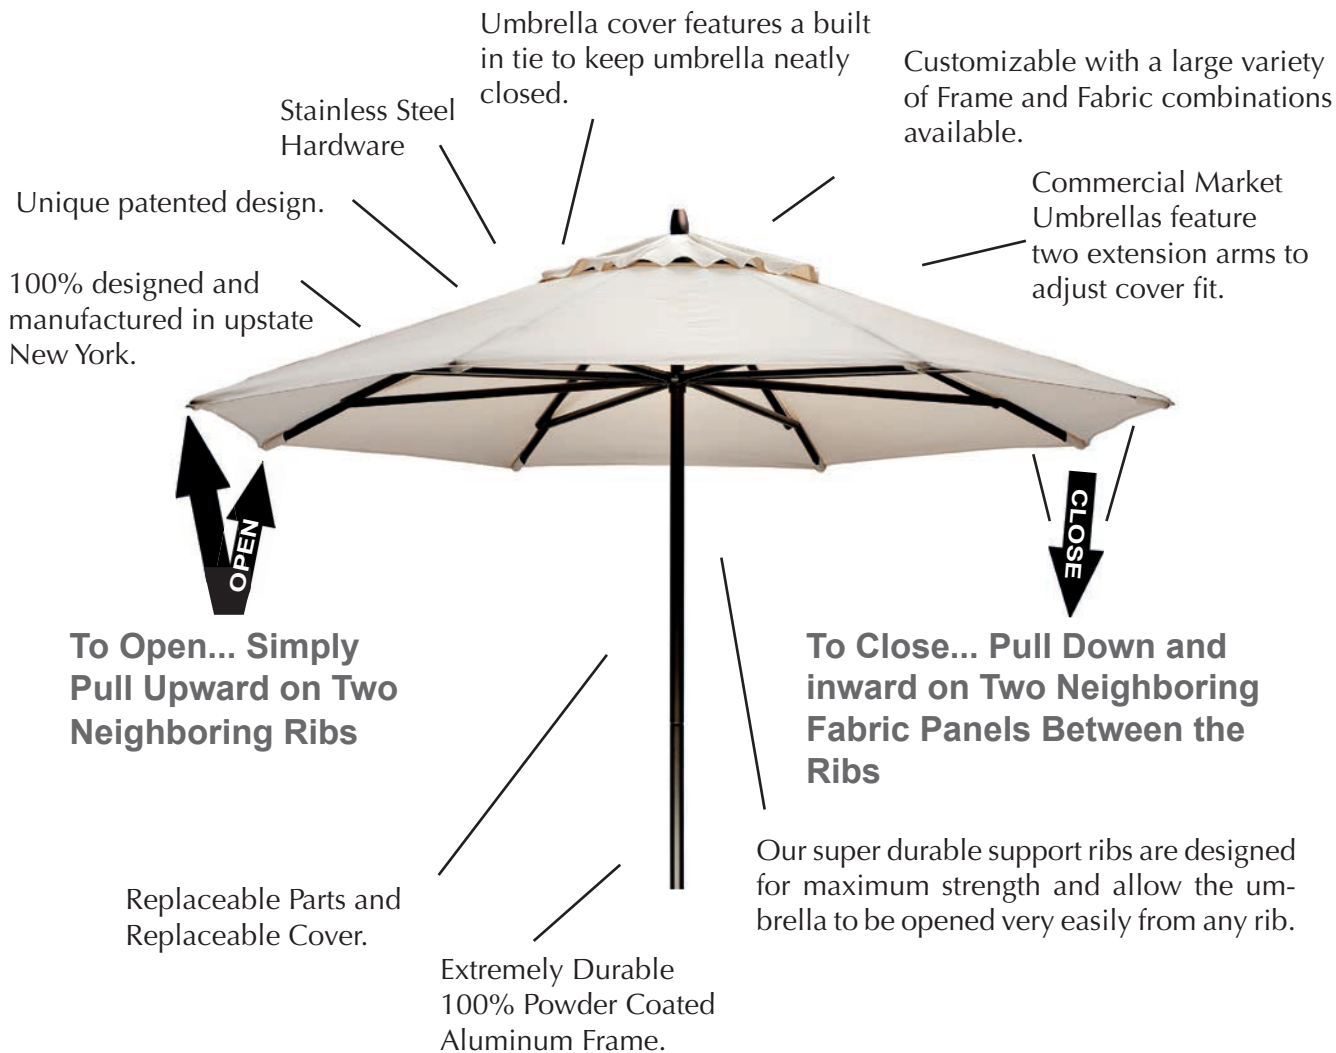

CAMP
Deck Mounting Plate

CAGM
In-Ground Mount
***Must be installed by Professional installer**

FEATURES & BENEFITS COMMERCIAL MARKET UMBRELLAS

Simple yet effective, our unique and patented (US 8,230,869 / 8,302,616) mechanisms allow you to raise and lower your umbrella by simply pulling on the ribs or pushing on the fabric. This design is especially helpful with the use of larger dining tables where access to the umbrella crank is limited. It also adds to the durability and aesthetics of the umbrella.