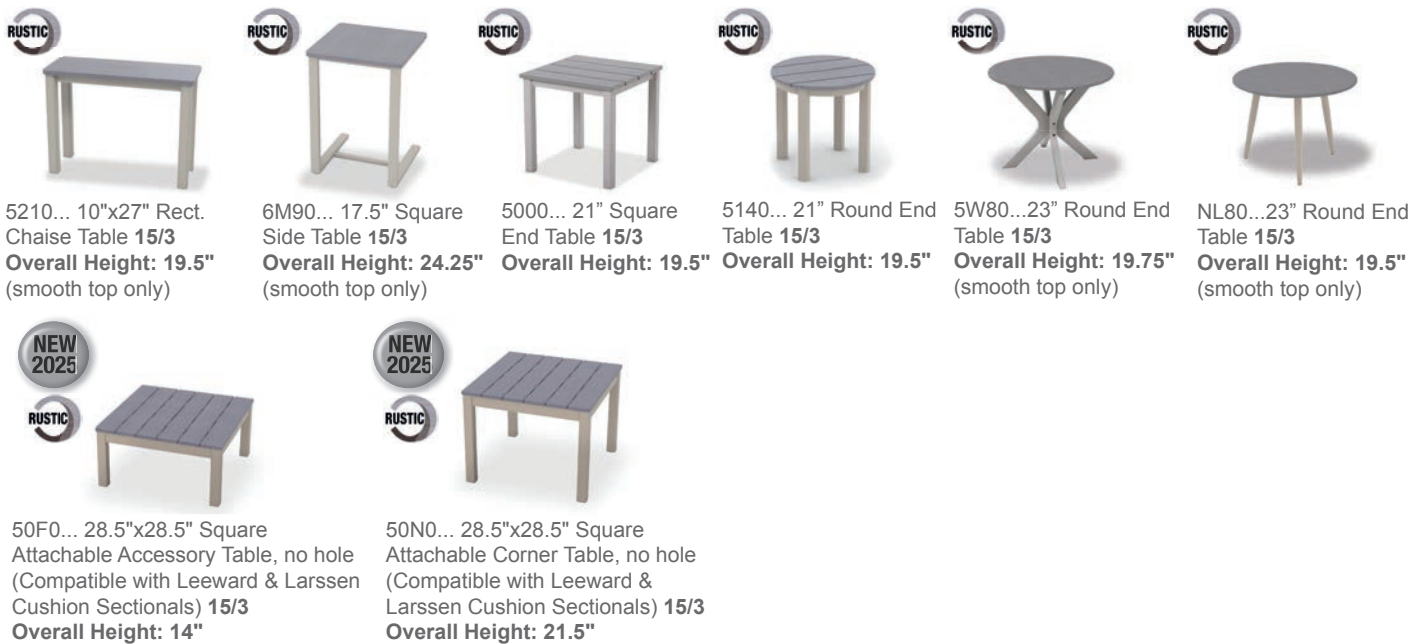

Accessory & Coffee Tables