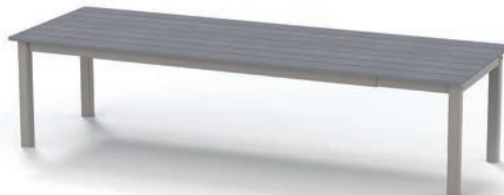

RUSTIC
42" x 120" Extension Dining Table
(Seats 10 when fully extended)