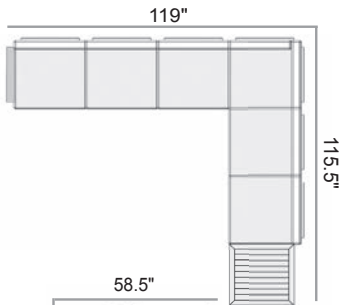

SECTIONALS

END/ARM SECTIONS

ARMLESS SECTIONS

CORNER SECTIONS

OTTOMANS (SECTIONAL)

SAMPLE SECTIONAL CONFIGURATIONS

LEEWARD

LARSEN