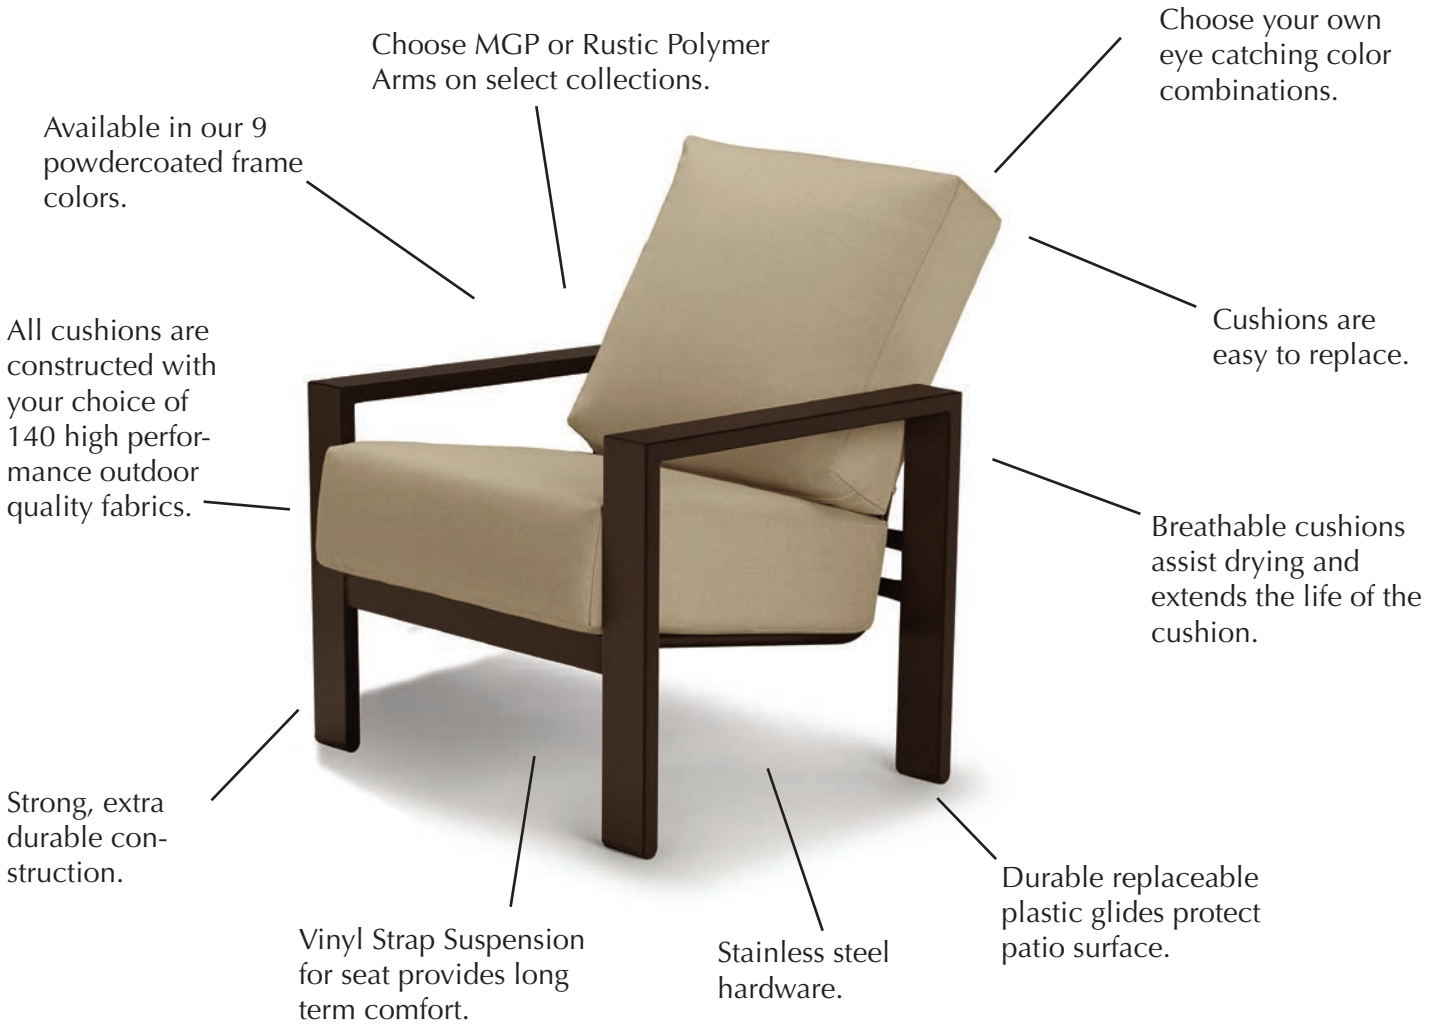

FEATURES & BENEFITS CUSHION

TEXTURED POWDERCOATED ALUMINUM