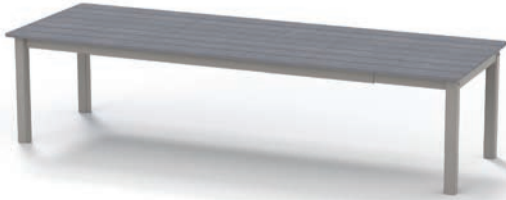

Symbol notates Dining table can be made ADA-Compliant using ADA0PLG plugs shown on p.92

Tables for 8-10 continued...

5290 42"x120" Extension Table 15/3

Overall Height: 29.25"

42"x88" overall when not extended
Two drop-in leaves included
Leaves store under each end