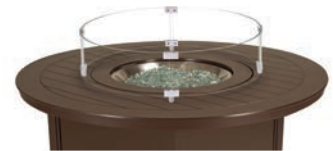

Center Cover
Included

4F10-GLS
16" x 32" Tempered Glass
Surround for 36" x 54" Fire
Table

3F70
54" Rd. MGP Top Fire Table
54"Wx54"Dx23"H
Weight: 100 lbs 15/3

Center Cover
Included

4F00-GLS
25" Round Tempered Glass
Surround for 42" & 54" Fire
Tables