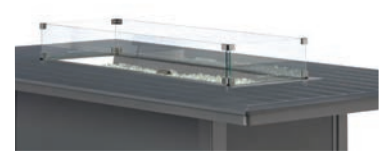

Featuring Easy Access Drawer Design

Center Cover
Included

6F20-GLS
16" x 44" Rect. Tempered Glass Surround
for 48" x 84" Fire Tables

AVAILABLE LIFT KIT