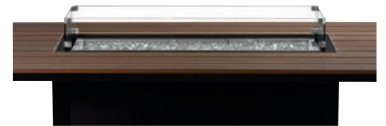

6F20-GLS
16" x 44" Rect. Tempered Glass Surround
for 48" x 84" Fire Tables